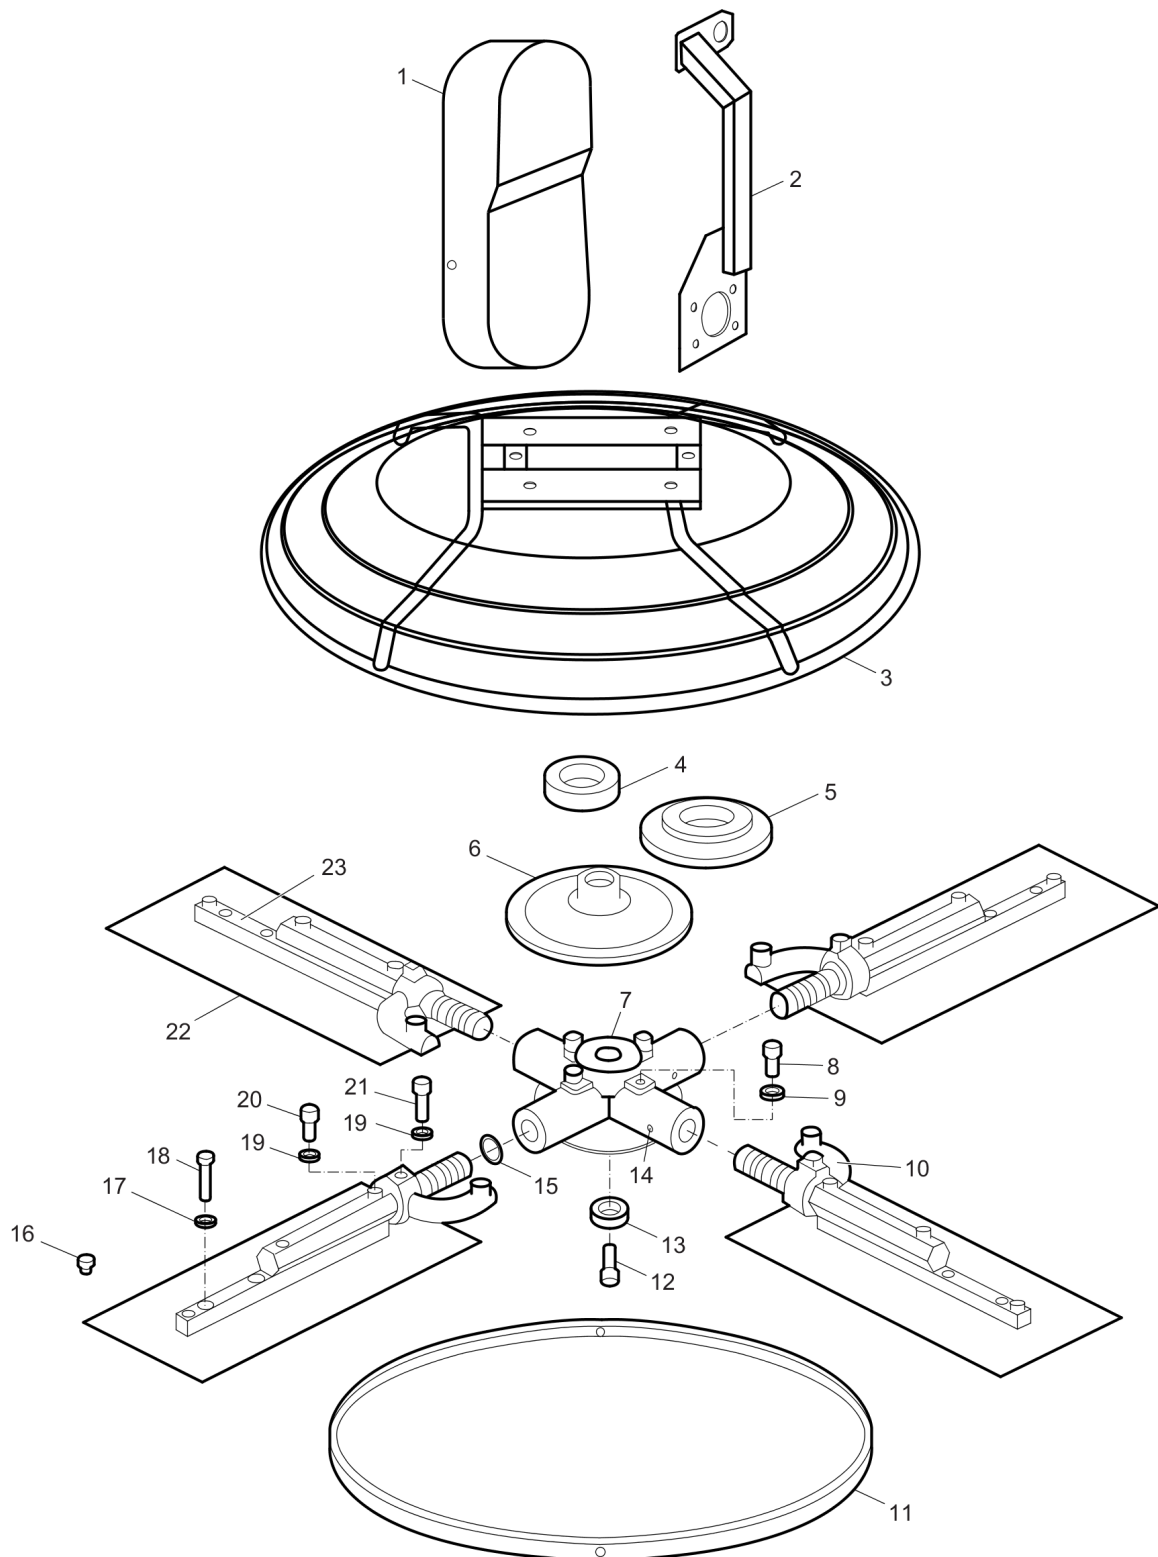

Refer to Parts Online for the most up to date information. The printed information might be outdated.

Fri Apr 11 09:10:06 UTC 2014

Spare parts list

STG 46

Item	Part Number	Name	Qty	L
1	4700117155	Frame	1	
2	4700369684	Throttle control, complete	1	
3	4700369780	Handle	2	
4	4700369755	Safety switch, complete	1	
5	4700117153	Upper joint plate	1	
6	4700117154	Lower joint plate	1	
7	-	Screw, M10 x 30 mm, DIN 933	4	
8	-	Nut, M10 DIN 985	5	
9	-	Label	1	A
10	4700369763	Knob	1	
11	4700369765	Adjust shaft	1	
12	4700369698	Pin	1	
13	4700369773	Bearing	1	
14	-	Washer	1	
15	-	Screw	1	
16	4700369764	Bushing	1	
17	-	Washer	1	
18	4700369766	Washer	1	
19	-	Washer	1	
20	-	Bolt	1	
21	4700117157	Adjust shaft bushing	1	
22	-	Pin	1	
23	4700369768	Throttle wire wheel	1	
24	4700117161	Wire	1	
25	-	Screw	1	
26	4700117160	Bushing	1	
27	4700117163	Pulley	1	
28	4700369770	Yoke arm	1	
29	4700369769	Yoke arm shaft	1	
30	4700117172	Clutch, complete	1	
31	4812055145	V-belt	1	
32	-	Screw, M10 x 70 mm, DIN 931	1	
33	4812055146	Washer	1	
34	-	Screw	1	

Item	Part Number	Name	Qty	L
1	4700117171	Gearbox, complete	1	
2	-	Key	1	
3	-	Nut, M10 DIN 934	6	
4	-	Washer, M10 DIN 125	5	
5	-	Spring washer, M10 DIN 127	5	

Mechanical components Blade assembly

Refer to Parts Online for the most up to date information. The printed information might be outdated.

Fri Apr 11 09:10:11 UTC 2014

Item	Part Number	Name	Qty	L
1	4700117175	Belt cover	1	
2	4700117176	Lift hook	1	
3	4812055147	Guard ring	1	
4	4700117166	Bearing	1	
5	4700117164	Pressure plate cover	1	
6	4700117165	Pressure plate	1	
7	4700117167	Blade holder	1	
8	-	Screw	4	
9	-	Washer	4	
10	4700117169	Angle arm	4	
11	470117174	Stablizer ring	1	
12	-	Bolt	1	
13	4700117170	Bushing	1	
14	470369805	Oil cap	4	
15	-	O-ring	4	
16	4812055149	Screw	4	
17	-	Washer	8	
18	-	Bolt	8	
19	-	Nut	8	
20	-	Screw	4	
21	-	Screw	4	
22	4812055148	Trowel blade	4	A
23	4700369801	Trowel arm	4	