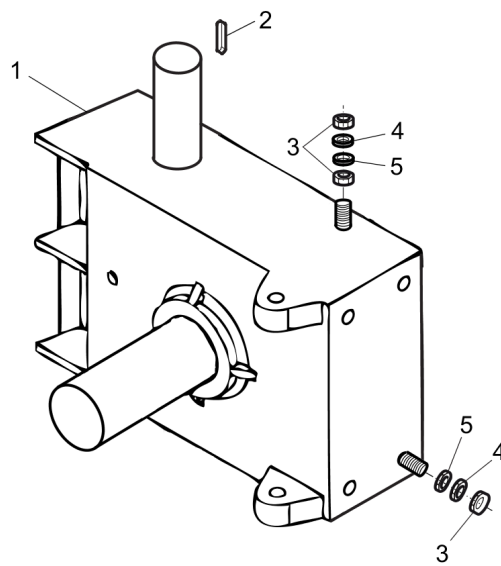

Refer to Parts Online for the most up to date information. The printed information might be outdated.

Fri Apr 11 09:10:06 UTC 2014

Spare parts list

STG 46

Item	Part Number	Name	Qty	L
1	4700117155	Frame	1	
2	4700369684	Throttle control, complete	1	
3	4700369780	Handle	2	
4	4700369755	Safety switch, complete	1	
5	4700117153	Upper joint plate	1	
6	4700117154	Lower joint plate	1	
7	-	Screw, M10 x 30 mm, DIN 933	4	
8	-	Nut, M10 DIN 985	5	
9	-	Label	1	A
10	4700369763	Knob	1	
11	4700369765	Adjust shaft	1	
12	4700369698	Pin	1	
13	4700369773	Bearing	1	
14	-	Washer	1	
15	-	Screw	1	
16	4700369764	Bushing	1	
17	-	Washer	1	
18	4700369766	Washer	1	
19	-	Washer	1	
20	-	Bolt	1	
21	4700117157	Adjust shaft bushing	1	
22	-	Pin	1	
23	4700369768	Throttle wire wheel	1	
24	4700117161	Wire	1	
25	-	Screw	1	
26	4700117160	Bushing	1	
27	4700117163	Pulley	1	
28	4700369770	Yoke arm	1	
29	4700369769	Yoke arm shaft	1	
30	4700117172	Clutch, complete	1	
31	4812055145	V-belt	1	
32	-	Screw, M10 x 70 mm, DIN 931	1	
33	4812055146	Washer	1	
34	-	Screw	1	

Item	Part Number	Name	Qty	L
1	4700117171	Gearbox, complete	1	
2	-	Key	1	
3	-	Nut, M10 DIN 934	6	
4	-	Washer, M10 DIN 125	5	
5	-	Spring washer, M10 DIN 127	5	

Mechanical components Blade assembly

Refer to Parts Online for the most up to date information. The printed information might be outdated.

Fri Apr 11 09:10:11 UTC 2014

Item	Part Number	Name	Qty	L
1	4700117175	Belt cover	1	
2	4700117176	Lift hook	1	
3	4812055147	Guard ring	1	
4	4700117166	Bearing	1	
5	4700117164	Pressure plate cover	1	
6	4700117165	Pressure plate	1	
7	4700117167	Blade holder	1	
8	-	Screw	4	
9	-	Washer	4	
10	4700117169	Angle arm	4	
11	470117174	Stablizer ring	1	
12	-	Bolt	1	
13	4700117170	Bushing	1	
14	470369805	Oil cap	4	
15	-	O-ring	4	
16	4812055149	Screw	4	
17	-	Washer	8	
18	-	Bolt	8	
19	-	Nut	8	
20	-	Screw	4	
21	-	Screw	4	
22	4812055148	Trowel blade	4	A
23	4700369801	Trowel arm	4	