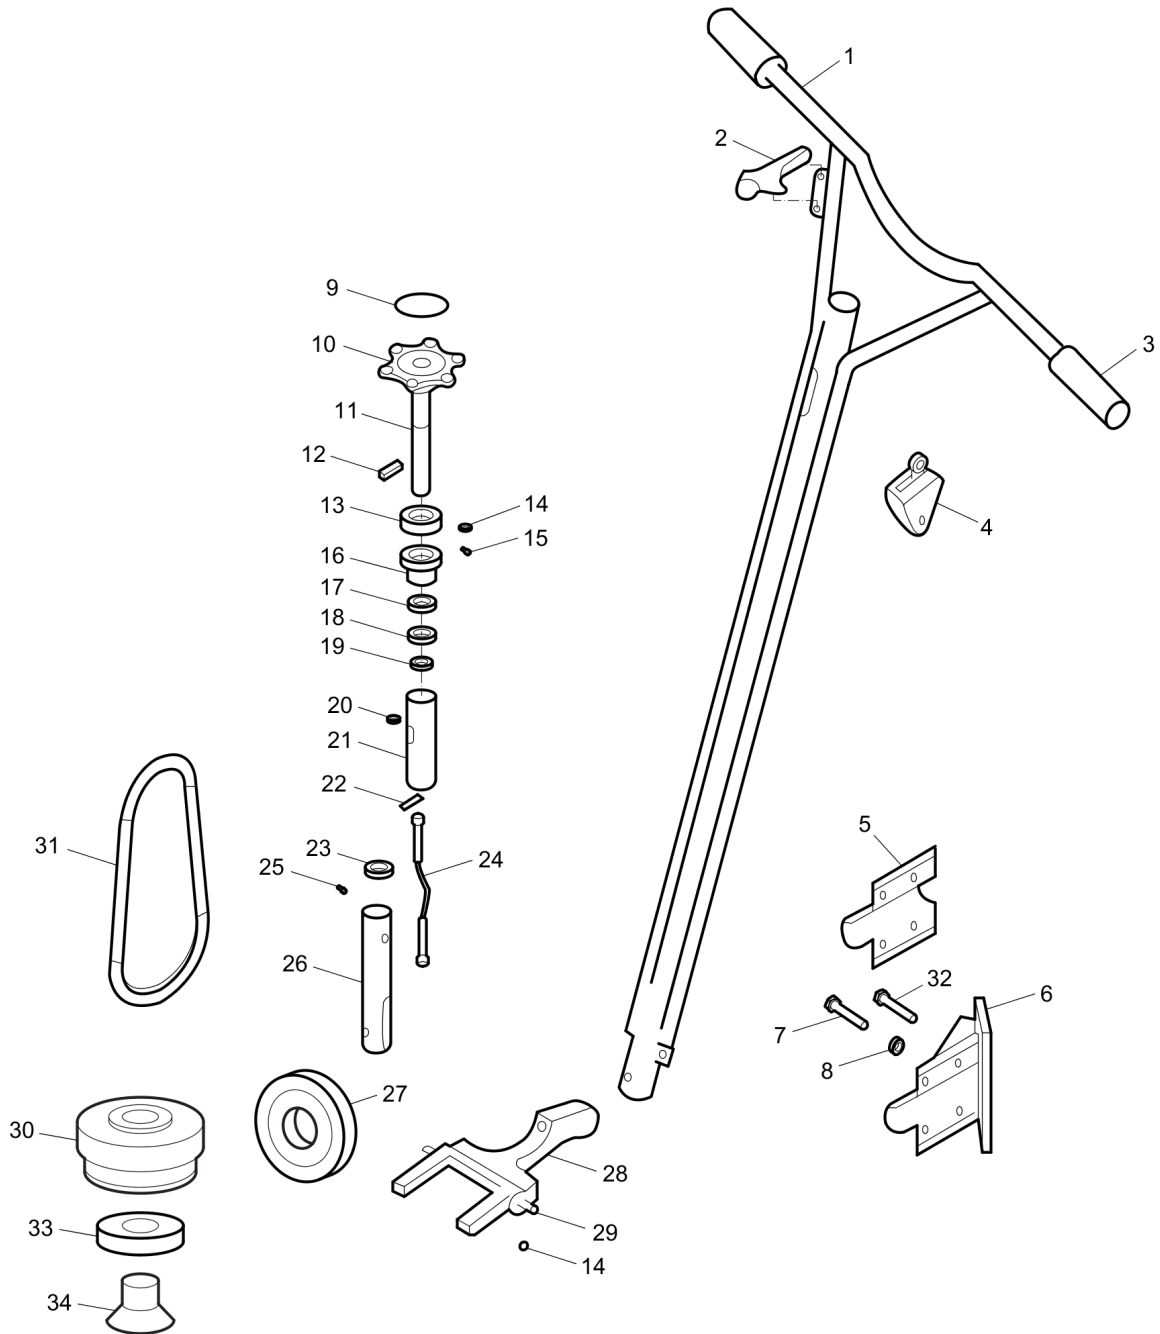

Refer to Parts Online for the most up to date information. The printed information might be outdated.

Fri Apr 11 09:10:06 UTC 2014

Spare parts list

STG 46

Item	Part Number	Name	Qty	L
1	4700117155	Frame	1	
2	4700369684	Throttle control, complete	1	
3	4700369780	Handle	2	
4	4700369755	Safety switch, complete	1	
5	4700117153	Upper joint plate	1	
6	4700117154	Lower joint plate	1	
7	-	Screw, M10 x 30 mm, DIN 933	4	
8	-	Nut, M10 DIN 985	5	
9	-	Label	1	A
10	4700369763	Knob	1	
11	4700369765	Adjust shaft	1	
12	4700369698	Pin	1	
13	4700369773	Bearing	1	
14	-	Washer	1	
15	-	Screw	1	
16	4700369764	Bushing	1	
17	-	Washer	1	
18	4700369766	Washer	1	
19	-	Washer	1	
20	-	Bolt	1	
21	4700117157	Adjust shaft bushing	1	
22	-	Pin	1	
23	4700369768	Throttle wire wheel	1	
24	4700117161	Wire	1	
25	-	Screw	1	
26	4700117160	Bushing	1	
27	4700117163	Pulley	1	
28	4700369770	Yoke arm	1	
29	4700369769	Yoke arm shaft	1	
30	4700117172	Clutch, complete	1	
31	4812055145	V-belt	1	
32	-	Screw, M10 x 70 mm, DIN 931	1	
33	4812055146	Washer	1	
34	-	Screw	1	

Item	Part Number	Name	Qty	L
1	4700117171	Gearbox, complete	1	
2	-	Key	1	
3	-	Nut, M10 DIN 934	6	
4	-	Washer, M10 DIN 125	5	
5	-	Spring washer, M10 DIN 127	5	

Mechanical components Blade assembly

Refer to Parts Online for the most up to date information. The printed information might be outdated.

Fri Apr 11 09:10:11 UTC 2014

Item	Part Number	Name	Qty	L
1	4700117175	Belt cover	1	
2	4700117176	Lift hook	1	
3	4812055147	Guard ring	1	
4	4700117166	Bearing	1	
5	4700117164	Pressure plate cover	1	
6	4700117165	Pressure plate	1	
7	4700117167	Blade holder	1	
8	-	Screw	4	
9	-	Washer	4	
10	4700117169	Angle arm	4	
11	470117174	Stablizer ring	1	
12	-	Bolt	1	
13	4700117170	Bushing	1	
14	470369805	Oil cap	4	
15	-	O-ring	4	
16	4812055149	Screw	4	
17	-	Washer	8	
18	-	Bolt	8	
19	-	Nut	8	
20	-	Screw	4	
21	-	Screw	4	
22	4812055148	Trowel blade	4	A
23	4700369801	Trowel arm	4	